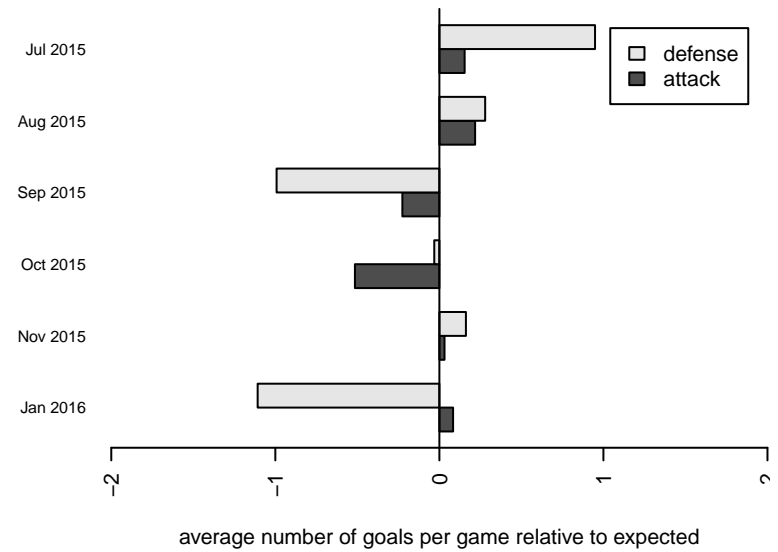

Performance relative to 13 month average