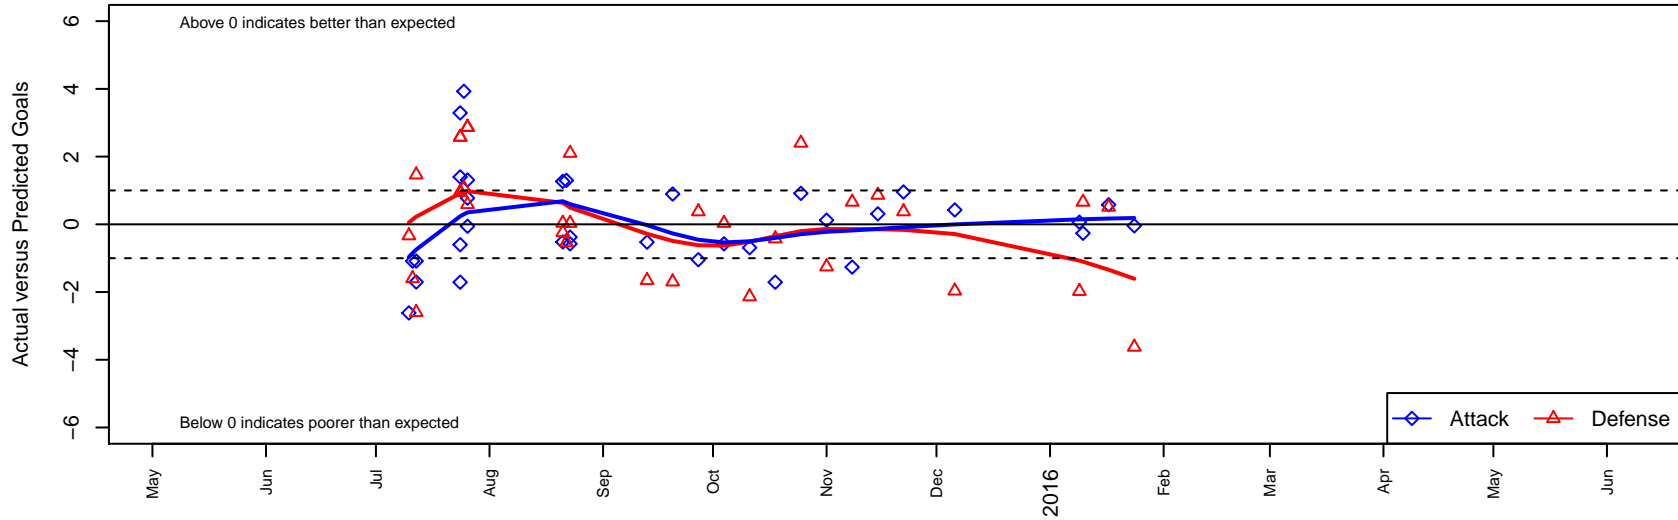

Seattle United Shoreline Blue B97

Seattle United Regional
 Shoreline, WA
 B97 total strength=1485
 attack=16.02 defense=7.19
 fall league = NPSL Div 1 U18-19

alt names used:
 Seattle United Northeast B97 Blue
 Seattle United Shoreline B97 Blue
 Seattle United SH B97 Blue

Venues played:
 2015 Seattle United Cup BU17-19
 2015 Crossfire Select BU17-18 Gold
 2015 REDAPT Cup Silver U19
 2015 NPSL Division 1 U18-19
 2015 Founders Cup B97

Seattle United Shoreline Blue B97
 Dots are actual minus expected GF (blue circles) and GA (red triangles).
 Blue line is smoothed change in attack strength. Red is smoothed change in defense strength.

**attack and defense variance (black dot)
relative to other teams
and top 10 in region**

**attack and defense rating
relative to others at age
and all opponents in last 13 months**

Performance relative to 13 month average