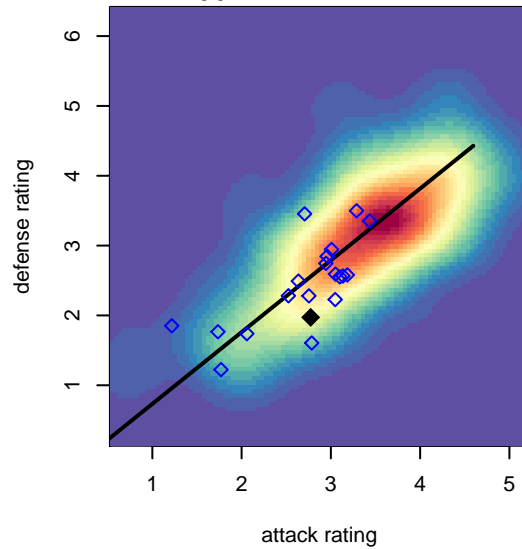

Seattle United Shoreline Blue B97

Seattle United Regional
 Shoreline, WA
 B97 total strength=1485
 attack=16.02 defense=7.19
 fall league = NPSL Div 1 U18-19

alt names used:
 Seattle United Northeast B97 Blue
 Seattle United Shoreline B97 Blue
 Seattle United SH B97 Blue

Venues played:
 2015 Seattle United Cup BU17-19
 2015 Crossfire Select BU17-18 Gold
 2015 REDAPT Cup Silver U19
 2015 NPSL Division 1 U18-19
 2015 Founders Cup B97

Seattle United Shoreline Blue B97
 Dots are actual minus expected GF (blue circles) and GA (red triangles).
 Blue line is smoothed change in attack strength. Red is smoothed change in defense strength.

**attack and defense variance (black dot)
relative to other teams
and top 10 in region**

**attack and defense rating
relative to others at age
and all opponents in last 13 months**

Performance relative to 13 month average