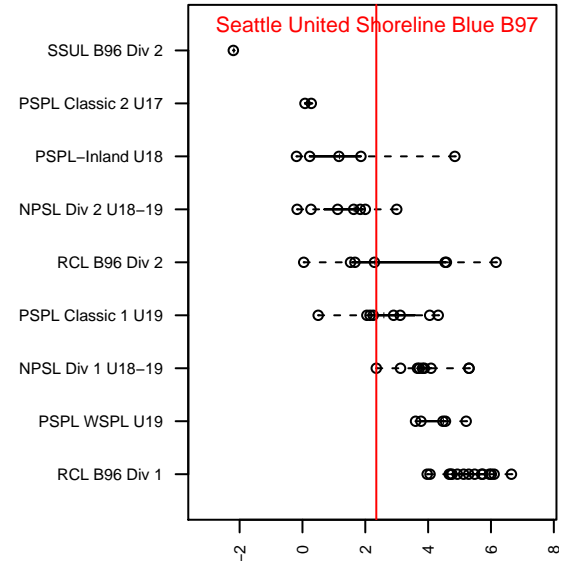

Seattle United Shoreline Blue B97

Seattle United Regional
 Shoreline, WA
 B97 total strength=1485
 attack=16.02 defense=7.19
 fall league = NPSL Div 1 U18-19

alt names used:
 Seattle United Northeast B97 Blue
 Seattle United Shoreline B97 Blue
 Seattle United SH B97 Blue

Venues played:
 2015 Seattle United Cup BU17-19
 2015 Crossfire Select BU17-18 Gold
 2015 REDAPT Cup Silver U19
 2015 NPSL Division 1 U18-19
 2015 Founders Cup B97

Seattle United Shoreline Blue B97
 Dots are actual minus expected GF (blue circles) and GA (red triangles).
 Blue line is smoothed change in attack strength. Red is smoothed change in defense strength.

**attack and defense variance (black dot)
relative to other teams
and top 10 in region**

**attack and defense rating
relative to others at age
and all opponents in last 13 months**

Performance relative to 13 month average