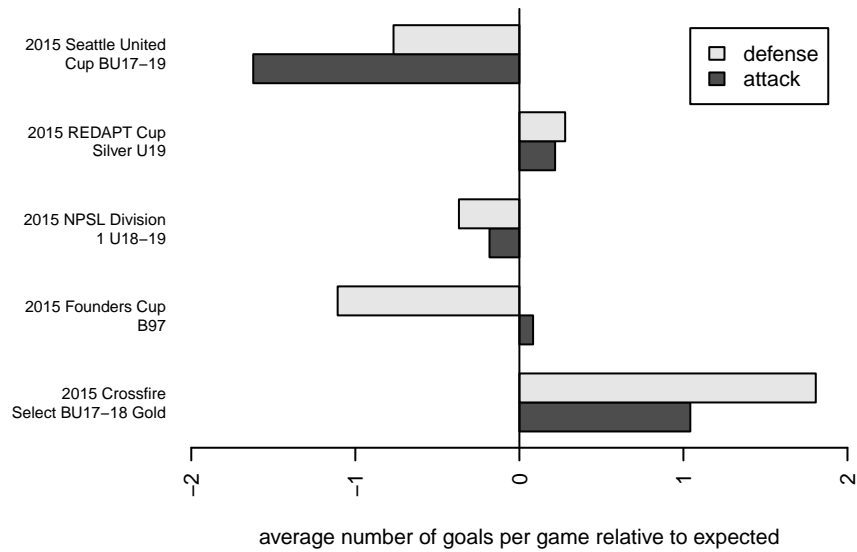

Seattle United Shoreline Blue B97

Seattle United Regional
 Shoreline, WA
 B97 total strength=1485
 attack=16.02 defense=7.19
 fall league = NPSL Div 1 U18-19

alt names used:
 Seattle United Northeast B97 Blue
 Seattle United Shoreline B97 Blue
 Seattle United SH B97 Blue

Venues played:
 2015 Seattle United Cup BU17-19
 2015 Crossfire Select BU17-18 Gold
 2015 REDAPT Cup Silver U19
 2015 NPSL Division 1 U18-19
 2015 Founders Cup B97

Seattle United Shoreline Blue B97
 Dots are actual minus expected GF (blue circles) and GA (red triangles).
 Blue line is smoothed change in attack strength. Red is smoothed change in defense strength.

**attack and defense variance (black dot)
relative to other teams
and top 10 in region**

**attack and defense rating
relative to others at age
and all opponents in last 13 months**

Performance relative to 13 month average